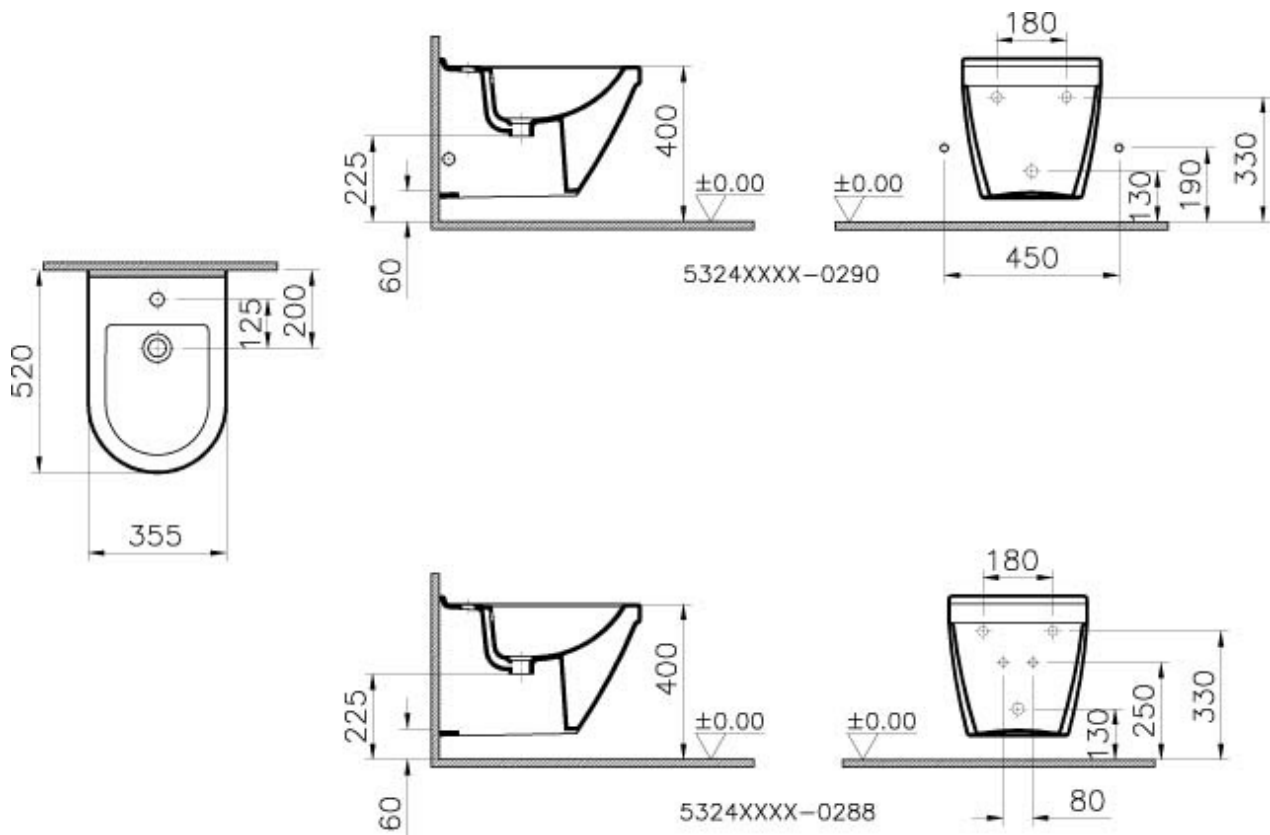

Description S50 Wall-Hung Bidet

Code 5324L003-0288
 CE Yes
 Material Ceramic
 VitrAclean No
 Colour White

VitrA retains the right to change details about the products and technical specifications without prior notice.