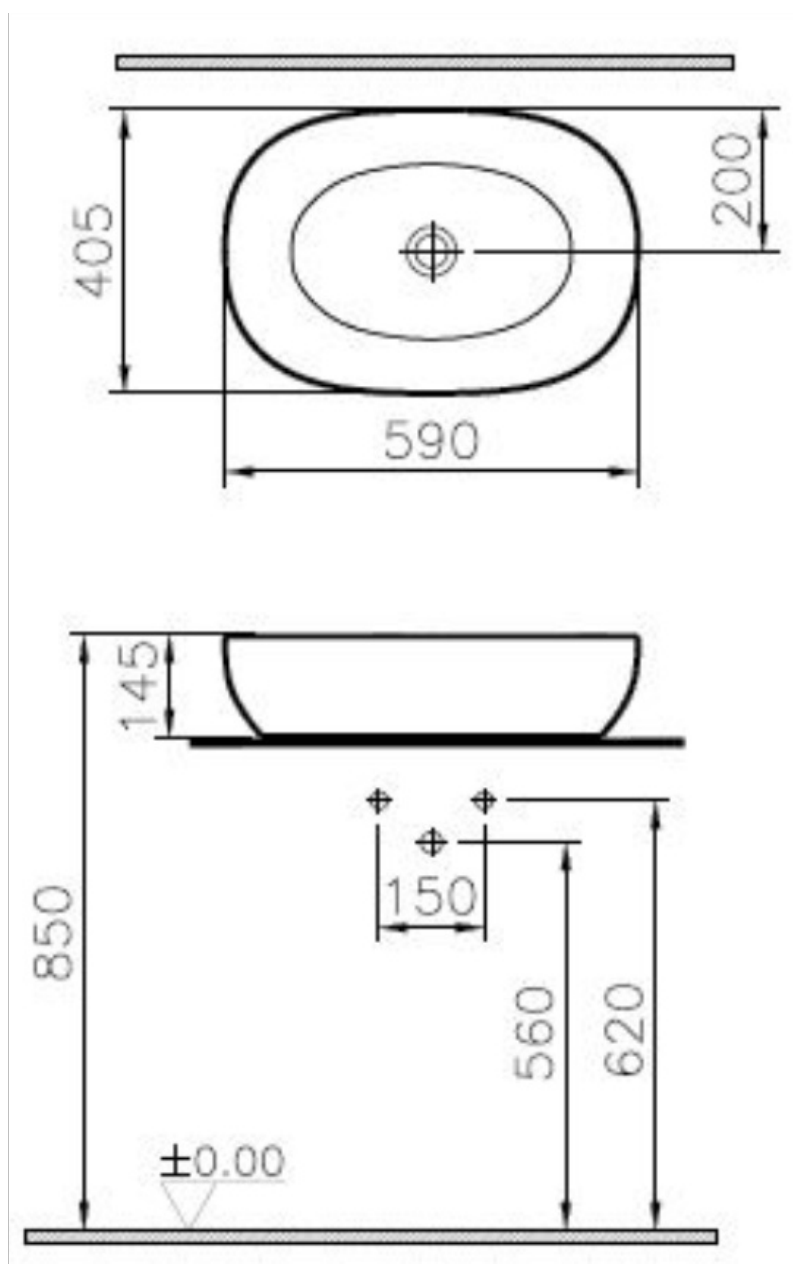

Description

Outline Oval Bowl Washbasin

Code

5995B401-0016

VitrAclean

Yes

Colour

Matt White