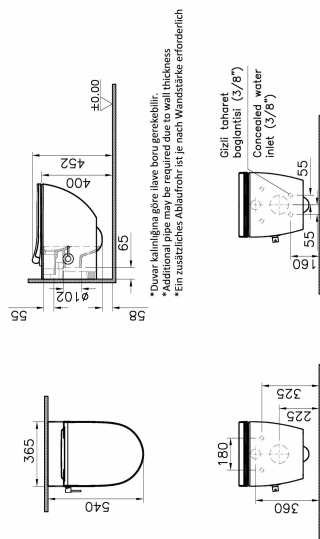

Name	Sento Rim-ex Wall-Hung WC
Collection	Sento
Color	White
Designer	VitrA Design Team
Certificate	EPD

Product Code: 7748B003-7211

Description

Integrated Thermostatic Bidet Valve, 54 cm, White

VitrA reserves the right to make changes in products and technical details without prior notice.

All drawings contain the necessary measurements which are subject to standard tolerances. For exact measurements, in particular for customized installation scenarios, it can only be taken from the finished ceramic product.