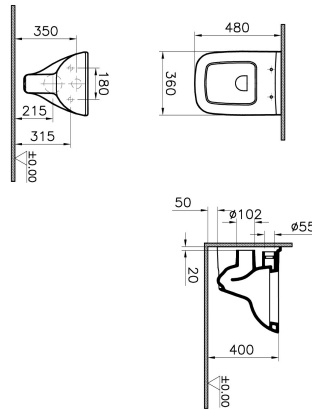

Name	S20 Wall Hung WC
Collection	S20
Color	White
Designer	NOA
Size	48
Matching Brassware	No
Bidet pipe access	Without Bidet Function
Certificate	CE
Certificate	EPD
Segments	Middle-lower

Product Code: 5505L003-0101

Description

Without Bidet Function, 48cm, White

VitrA reserves the right to make changes in products and technical details without prior notice.

All drawings contain the necessary measurements which are subject to standard tolerances. For exact measurements, in particular for customized installation scenarios, it can only be taken from the finished ceramic product.