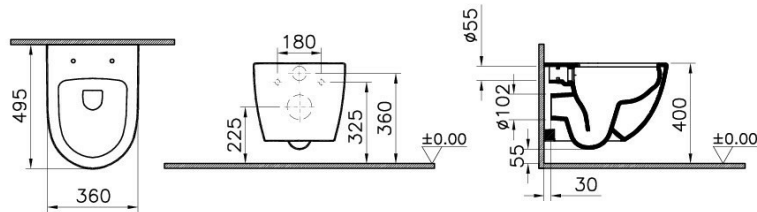

Name	Sento Rim-Ex Wall Hung WC
Collection	Sento
Color	White
Designer	VitrA Design Team
Matching Brassware	No
Bidet pipe access	Without Bidet Function
Certificate	CE
Certificate	EPD

Product Code: 7747B003-0075

Description

With Bidet Function, White

VitrA reserves the right to make changes in products and technical details without prior notice.

All drawings contain the necessary measurements which are subject to standard tolerances. For exact measurements, in particular for customized installation scenarios, it can only be taken from the finished ceramic product.