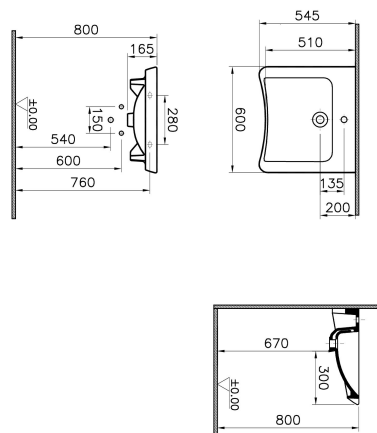


Name	Special Needs Washbasin
------	-------------------------

Collection	S20
Color	White
Designer	NOA
Size	60 cm
Tap Hole Options	With Tap Hole
Countertop Usage	Unsuitable
Overflow Hole	Yes
Certificate	NF
Certificate	CE
Certificate	EPD
Segments	Middle-lower

Product Code: 5289B003-0001

Description

With Tap Hole, With Overflow Hole, 60 cm, White

VitrA reserves the right to make changes in products and technical details without prior notice.

All drawings contain the necessary measurements which are subject to standard tolerances. For exact measurements, in particular for customized installation scenarios, it can only be taken from the finished ceramic product.