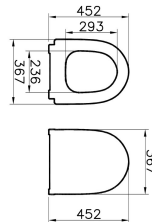

Name	Sento WC Seat
Collection	Sento
Color	White
Designer	VitrA Design Team
Shape	Round
Hinge Type	Top Fixing
Hinge Type	Quick Release
Hinge Type	Metal Hinged
Soft close	Yes
Segments	Middle

Product Code: 120-003R009

Description

Quick Release, Top Fixing

VitrA reserves the right to make changes in products and technical details without prior notice.

All drawings contain the necessary measurements which are subject to standard tolerances. For exact measurements, in particular for customized installation scenarios, it can only be taken from the finished ceramic product.