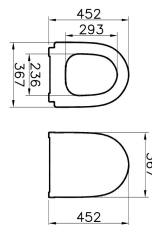

Name	Sento WC Seat
Collection	Sento
Color	Matte Black
Designer	VitrA Design Team
Hinge Type	Top Fixing
Hinge Type	Quick Release
Hinge Type	Metal Hinged
Soft close	Yes

Product Code: 120-083R009

Description

Quick Release, Top Fixing

VitrA reserves the right to make changes in products and technical details without prior notice.

All drawings contain the necessary measurements which are subject to standard tolerances. For exact measurements, in particular for customized installation scenarios, it can only be taken from the finished ceramic product.