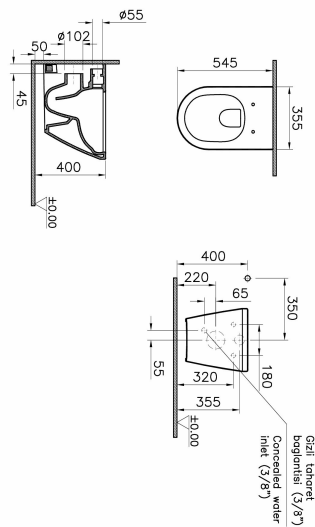

Name Integra Rim-ex Wall-Hung WC

Collection Integra

Certificate EPD

Designer VitrA Design Team

Color White

Product Code: 7041B003-7211

Description

Integrated Thermostatic Bidet Valve, 54 cm, White

VitrA reserves the right to make changes in products and technical details without prior notice.

All drawings contain the necessary measurements which are subject to standard tolerances. For exact measurements, in particular for customized installation scenarios, it can only be taken from the finished ceramic product.