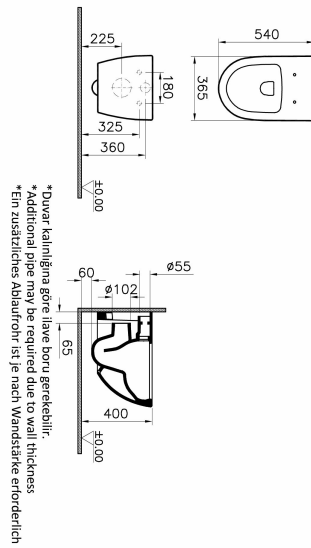

Name	Sento Rim-Ex Wall Hung WC
Collection	Sento
Certificate	EPD
Color	Matte Black
Designer	VitrA Design Team

Product Code: 7748B083-0101

Description

With Bidet Function, Matte Black

VitrA reserves the right to make changes in products and technical details without prior notice.

All drawings contain the necessary measurements which are subject to standard tolerances. For exact measurements, in particular for customized installation scenarios, it can only be taken from the finished ceramic product.