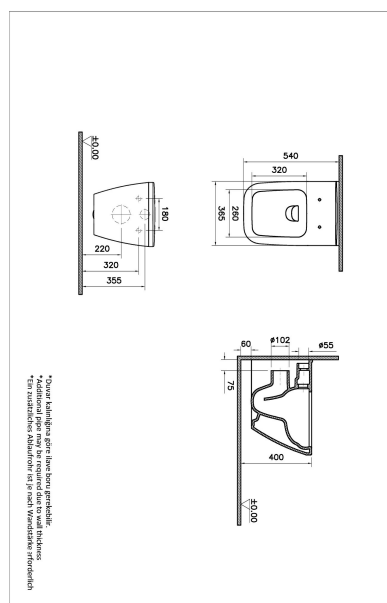

Name **Integra Square Rim-ex Wall-Hung WC**

Collection **Integra Square**

Color **White**

Product Code: 7082B003-0075

Description

Without bidet function, hidden fixation, 54 cm, white

VitrA reserves the right to make changes in products and technical details without prior notice.

All drawings contain the necessary measurements which are subject to standard tolerances. For exact measurements, in particular for customized installation scenarios, it can only be taken from the finished ceramic product.